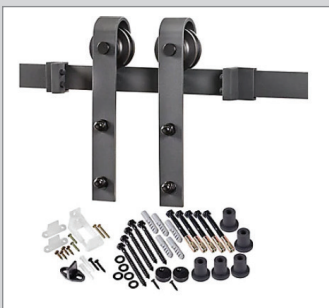

8401 B Barn Door

8401 BZ Barn Door

8401 BK Barn Door

BARN DOOR HARDWARE

BENT STRAP

Colours:
Black (in stock)

BROOKLYN PULL

Colours:
Black (in stock)